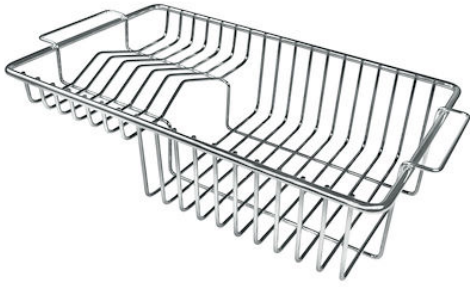

GRILLE PORTE-ASSIETTES INOX 250x425

Accessories e Complements

Code: A100 B01

GRILLE PORTE-ASSIETTES INOX 250x425

DETAILS

Sink accessories

Plate rack

Dimensions

25x42,5 cm

TECHNICAL DATA